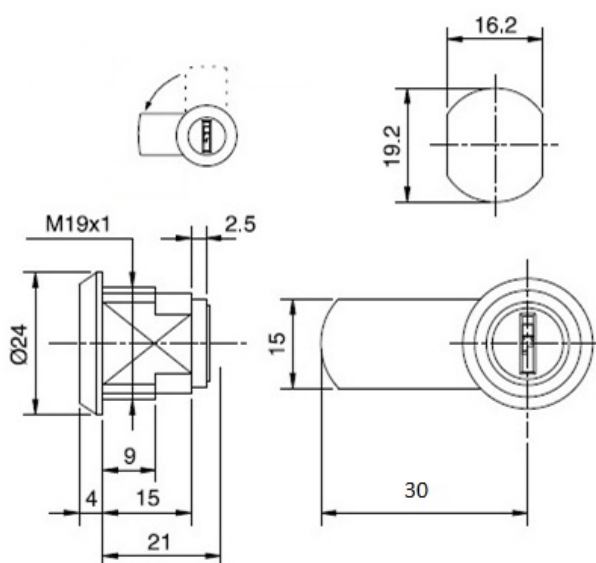

PRODUCT SHEET

Description:

Cam Lock 0503, 90DG, CPL, MK:Ojmar, Str. Cam c/e:30mm, Max Panel Thickness 6mm

Item number:

14.04.512-0

Units	Box	Carton	HS Code	Barcode
Pcs.	1	50	8301300000	 5704866042147

SISO A/S